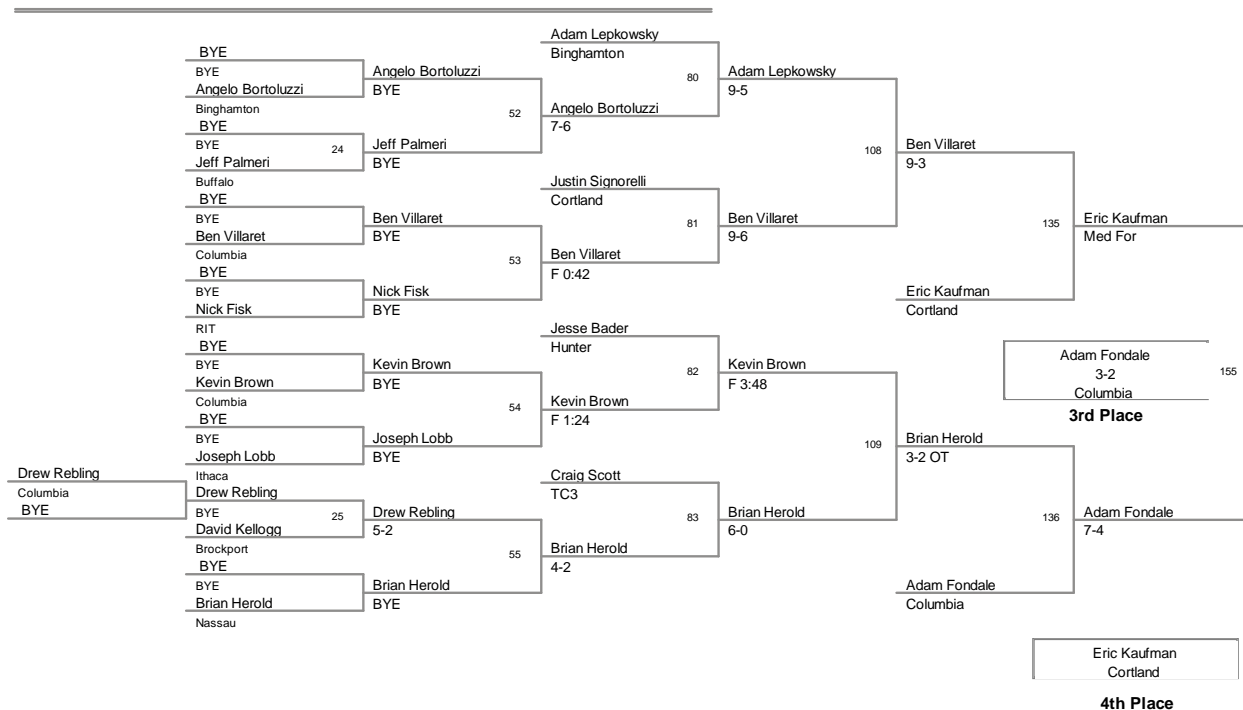

149 Lbs

2012 NYS B Tournament
2012 NYS B Tour Division

157 Lbs

2012 NYS B Tournament
2012 NYS B Tour Division

165 Lbs

2012 NYS B Tournament
 2012 NYS B Tour Division

174 Lbs

2012 NYS B Tournament
2012 NYS B Tour Division