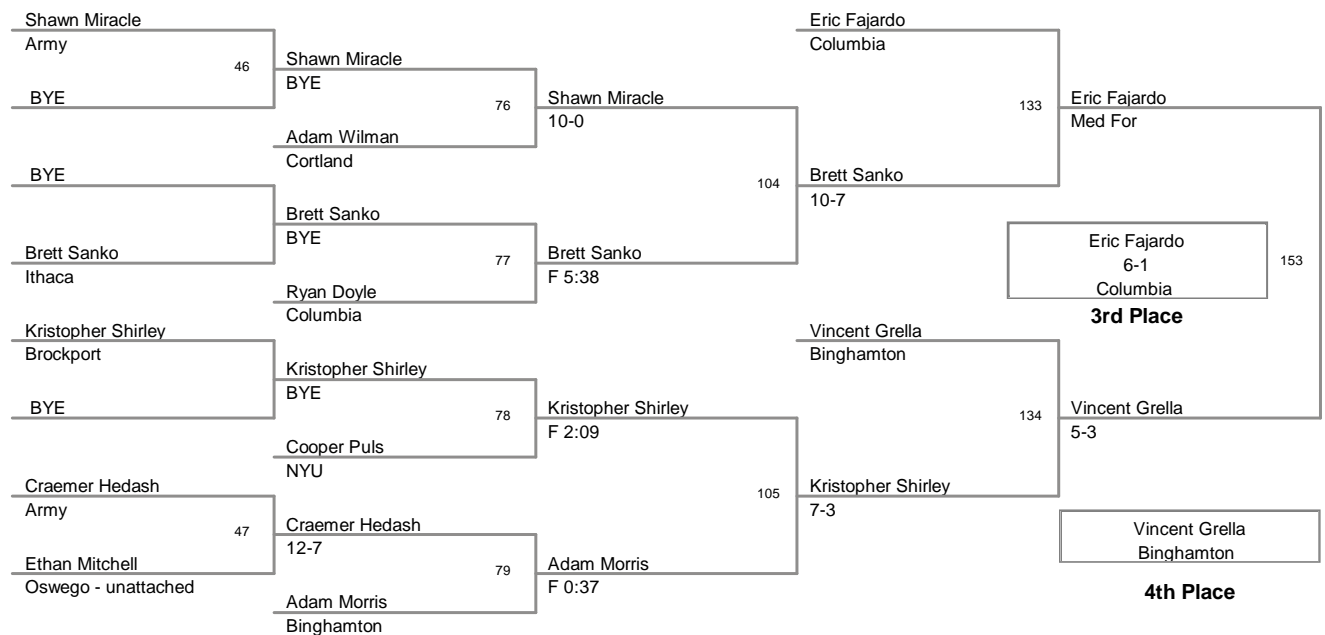

2012 NYS B Tournament
2012 NYS B Tour Division

157 Lbs