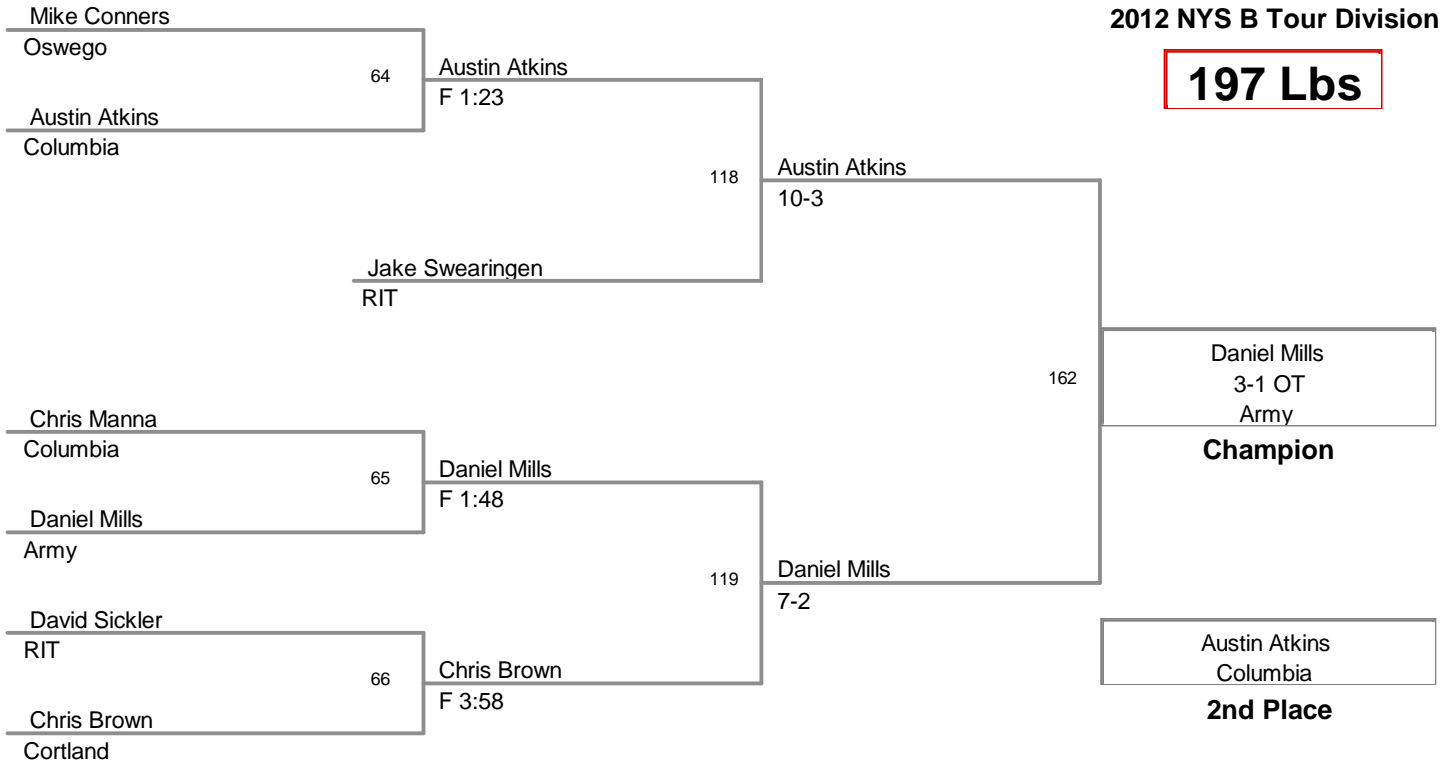

2012 NYS B Tournament
2012 NYS B Tour Division

125 Lbs

2012 NYS B Tournament
2012 NYS B Tour Division

133 Lbs

2012 NYS B Tournament
2012 NYS B Tour Division

141 Lbs

2012 NYS B Tournament
2012 NYS B Tour Division

149 Lbs

2012 NYS B Tournament
2012 NYS B Tour Division

157 Lbs

2012 NYS B Tournament
2012 NYS B Tour Division

165 Lbs

2012 NYS B Tournament
 2012 NYS B Tour Division

174 Lbs

2012 NYS B Tournament
2012 NYS B Tour Division

197 Lbs

2012 NYS B Tournament
2012 NYS B Tour Division

285 Lbs