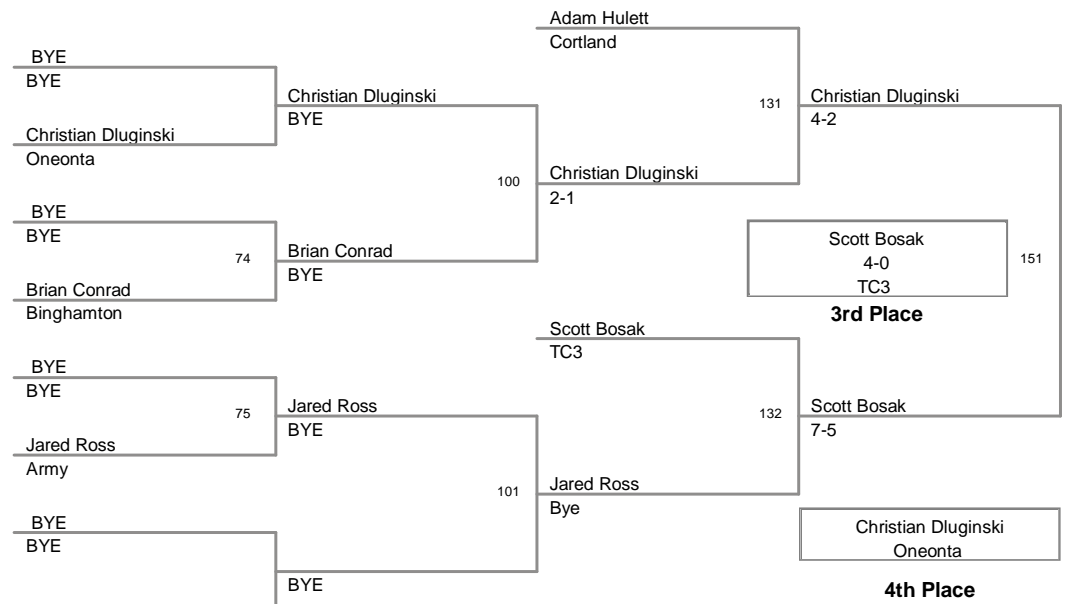

2012 NYS B Tournament
2012 NYS B Tour Division

149 Lbs