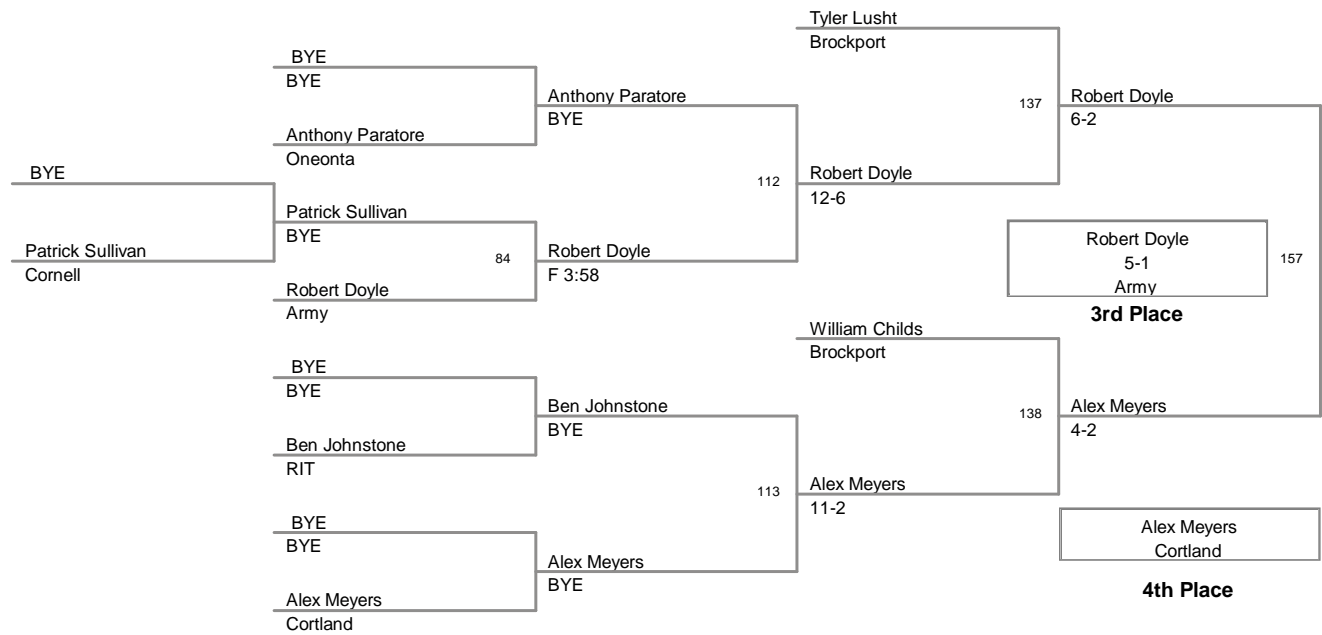

149 Lbs

2012 NYS B Tournament
2012 NYS B Tour Division

157 Lbs

2012 NYS B Tournament
2012 NYS B Tour Division

165 Lbs

2012 NYS B Tournament
 2012 NYS B Tour Division

174 Lbs

2012 NYS B Tournament
2012 NYS B Tour Division