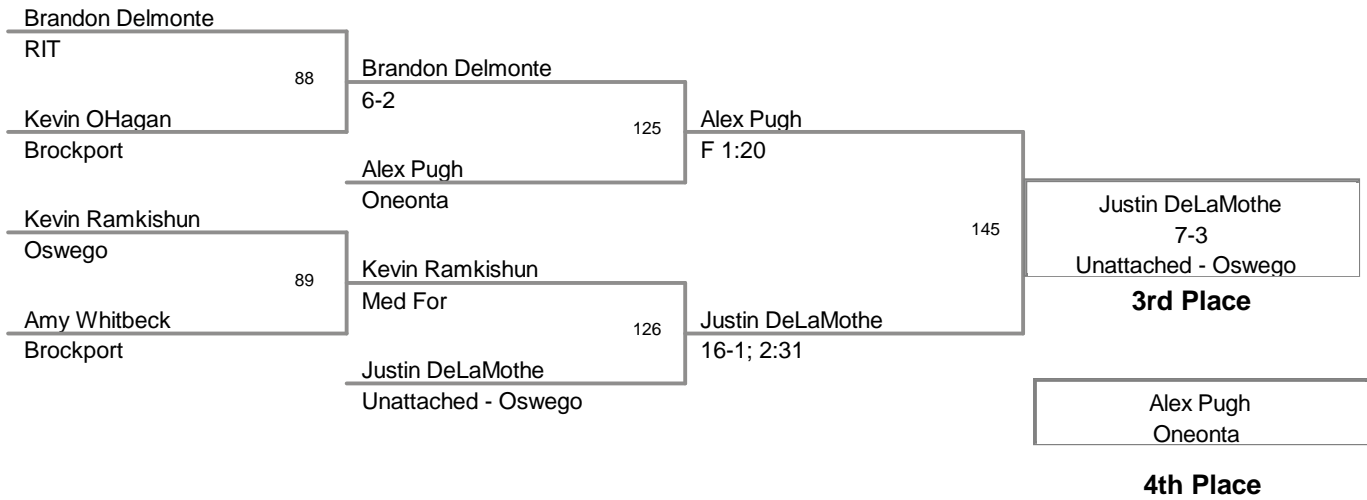

2012 NYS B Tournament
2012 NYS B Tour Division

125 Lbs

2012 NYS B Tournament
2012 NYS B Tour Division

133 Lbs

2012 NYS B Tournament
2012 NYS B Tour Division

141 Lbs

2012 NYS B Tournament
2012 NYS B Tour Division