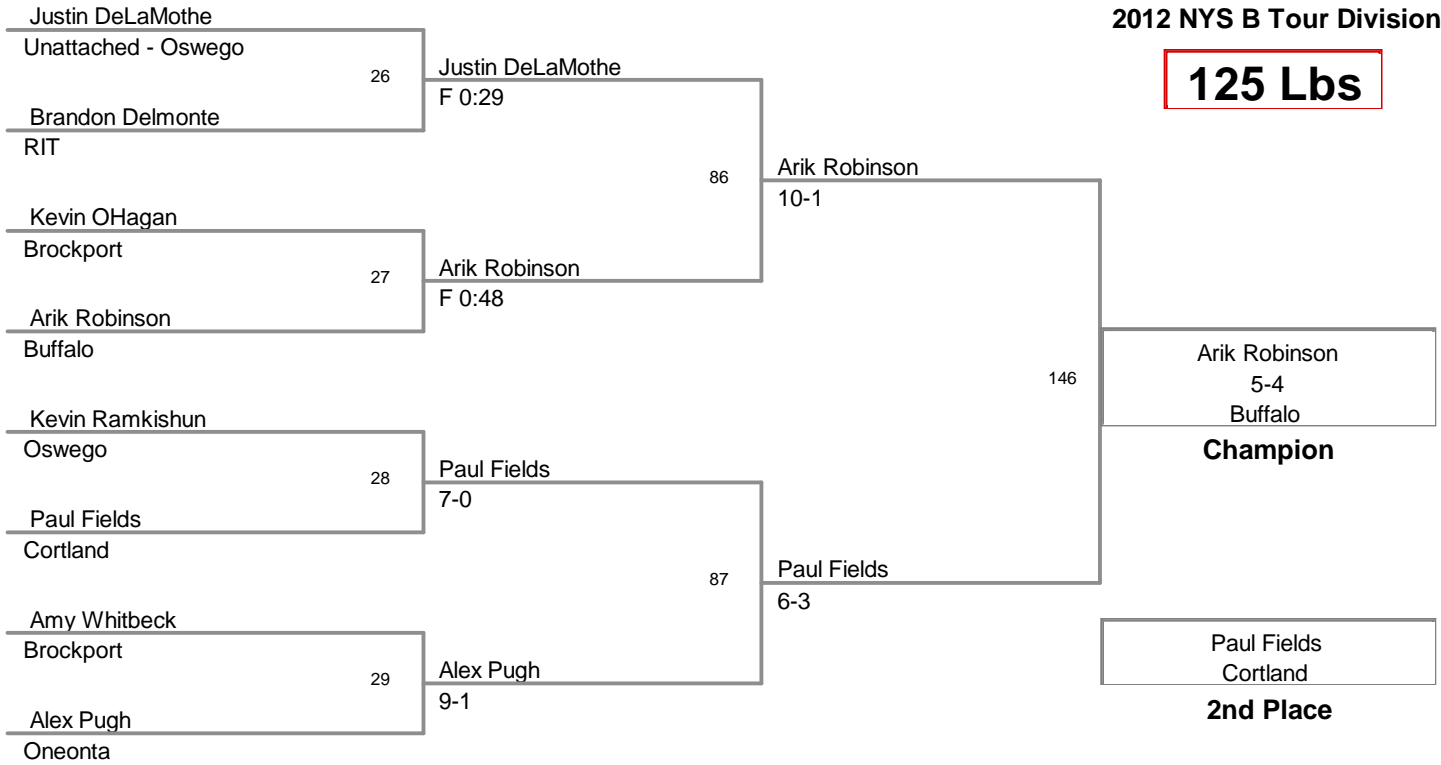

2012 NYS B Tournament
2012 NYS B Tour Division

125 Lbs

2012 NYS B Tournament
2012 NYS B Tour Division

133 Lbs

2012 NYS B Tournament
2012 NYS B Tour Division

141 Lbs

2012 NYS B Tournament
2012 NYS B Tour Division

149 Lbs

2012 NYS B Tournament
2012 NYS B Tour Division

157 Lbs

2012 NYS B Tournament
2012 NYS B Tour Division

165 Lbs

2012 NYS B Tournament
 2012 NYS B Tour Division

174 Lbs

2012 NYS B Tournament
2012 NYS B Tour Division

197 Lbs

2012 NYS B Tournament
2012 NYS B Tour Division

285 Lbs