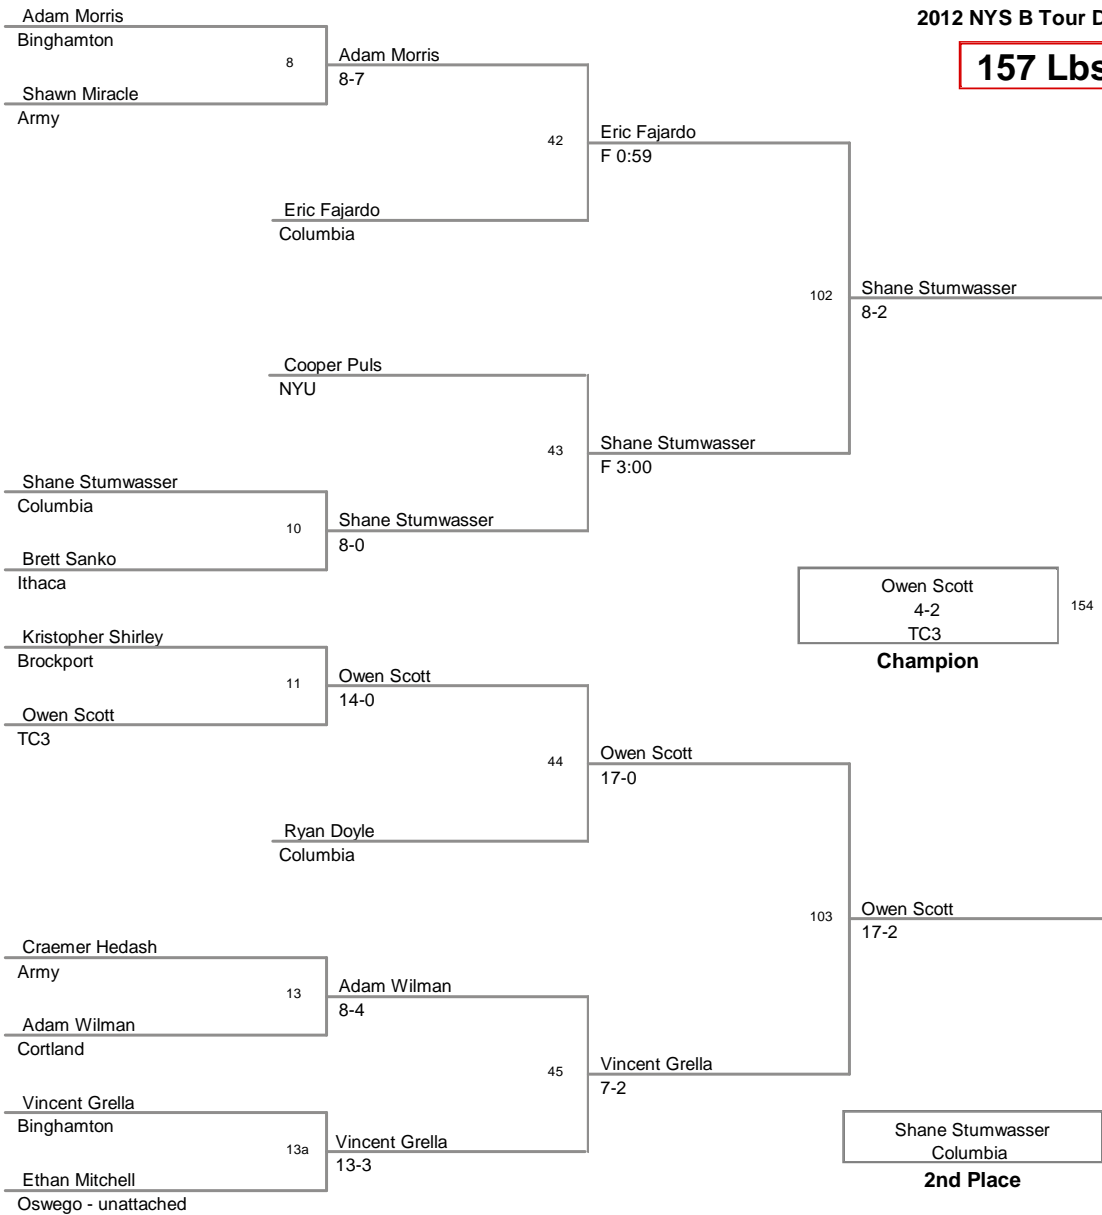

2012 NYS B Tournament
2012 NYS B Tour Division

157 Lbs