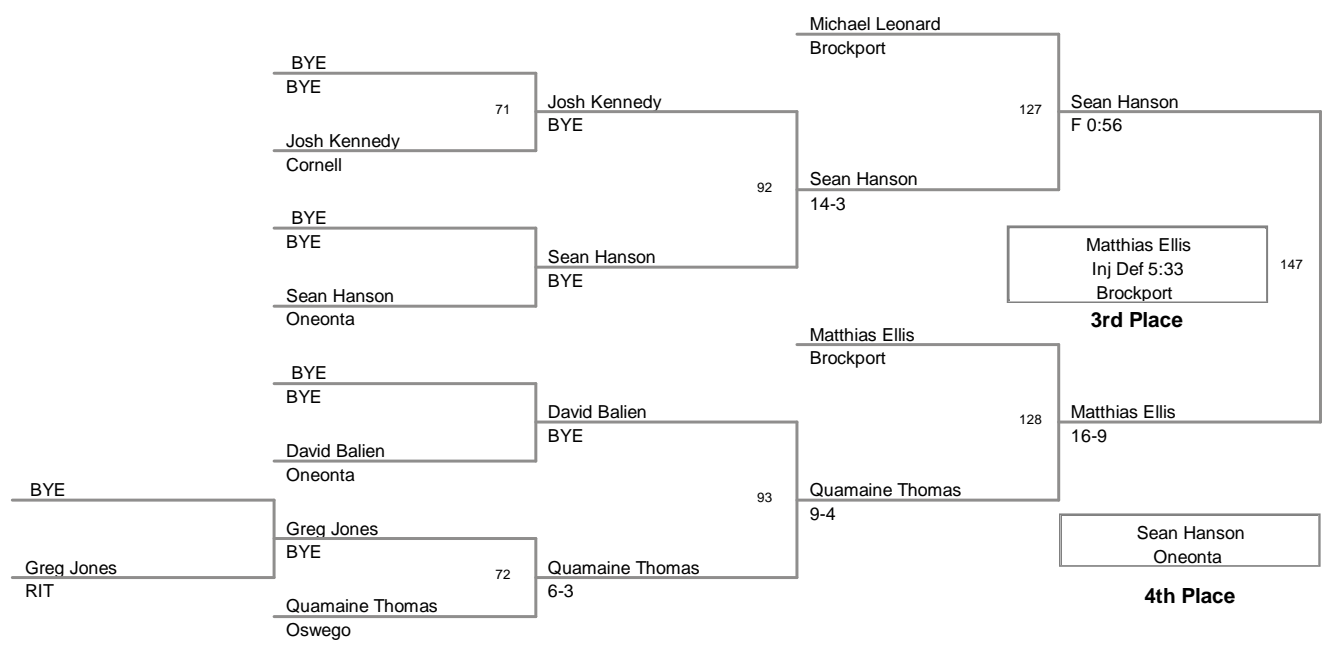

2012 NYS B Tournament
2012 NYS B Tour Division

125 Lbs

2012 NYS B Tournament
2012 NYS B Tour Division

133 Lbs

2012 NYS B Tournament
2012 NYS B Tour Division

141 Lbs

2012 NYS B Tournament
2012 NYS B Tour Division