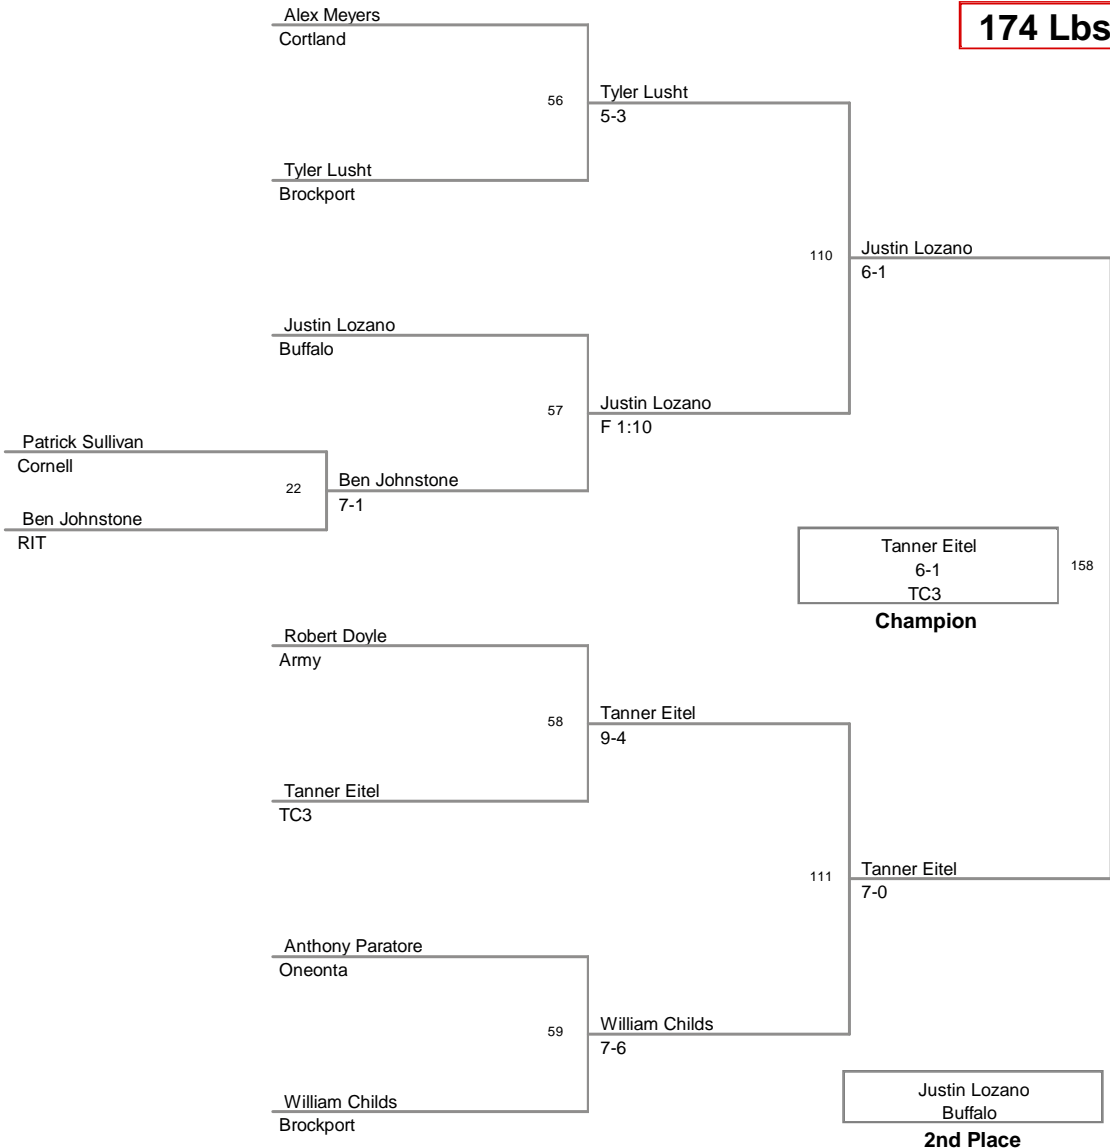

149 Lbs

2012 NYS B Tournament
2012 NYS B Tour Division

157 Lbs

2012 NYS B Tournament
2012 NYS B Tour Division

165 Lbs

2012 NYS B Tournament
 2012 NYS B Tour Division

174 Lbs

2012 NYS B Tournament
2012 NYS B Tour Division