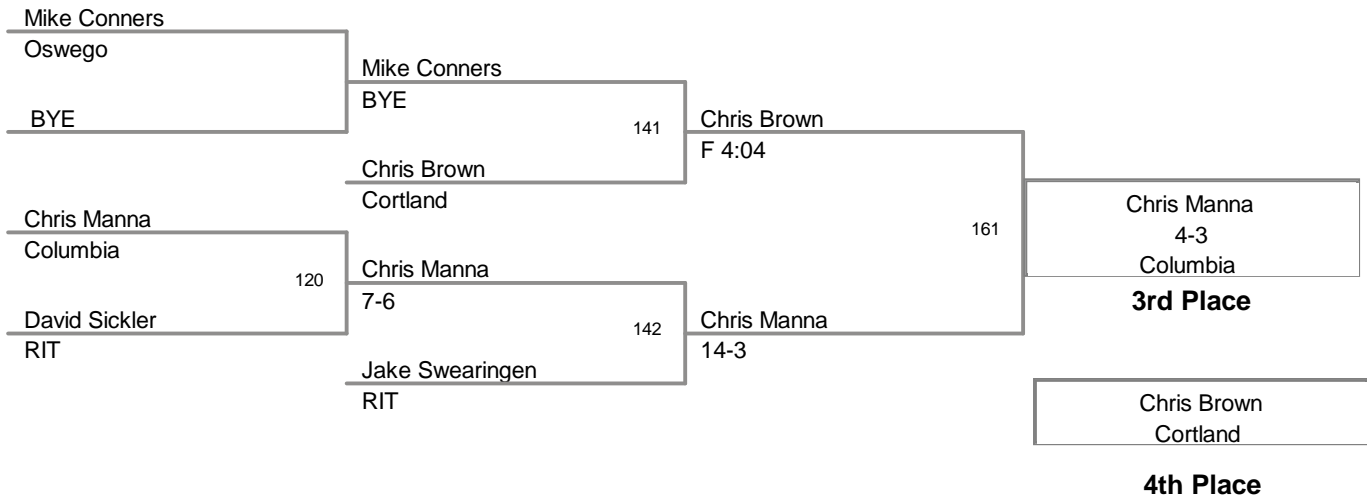

2012 NYS B Tournament
2012 NYS B Tour Division

197 Lbs