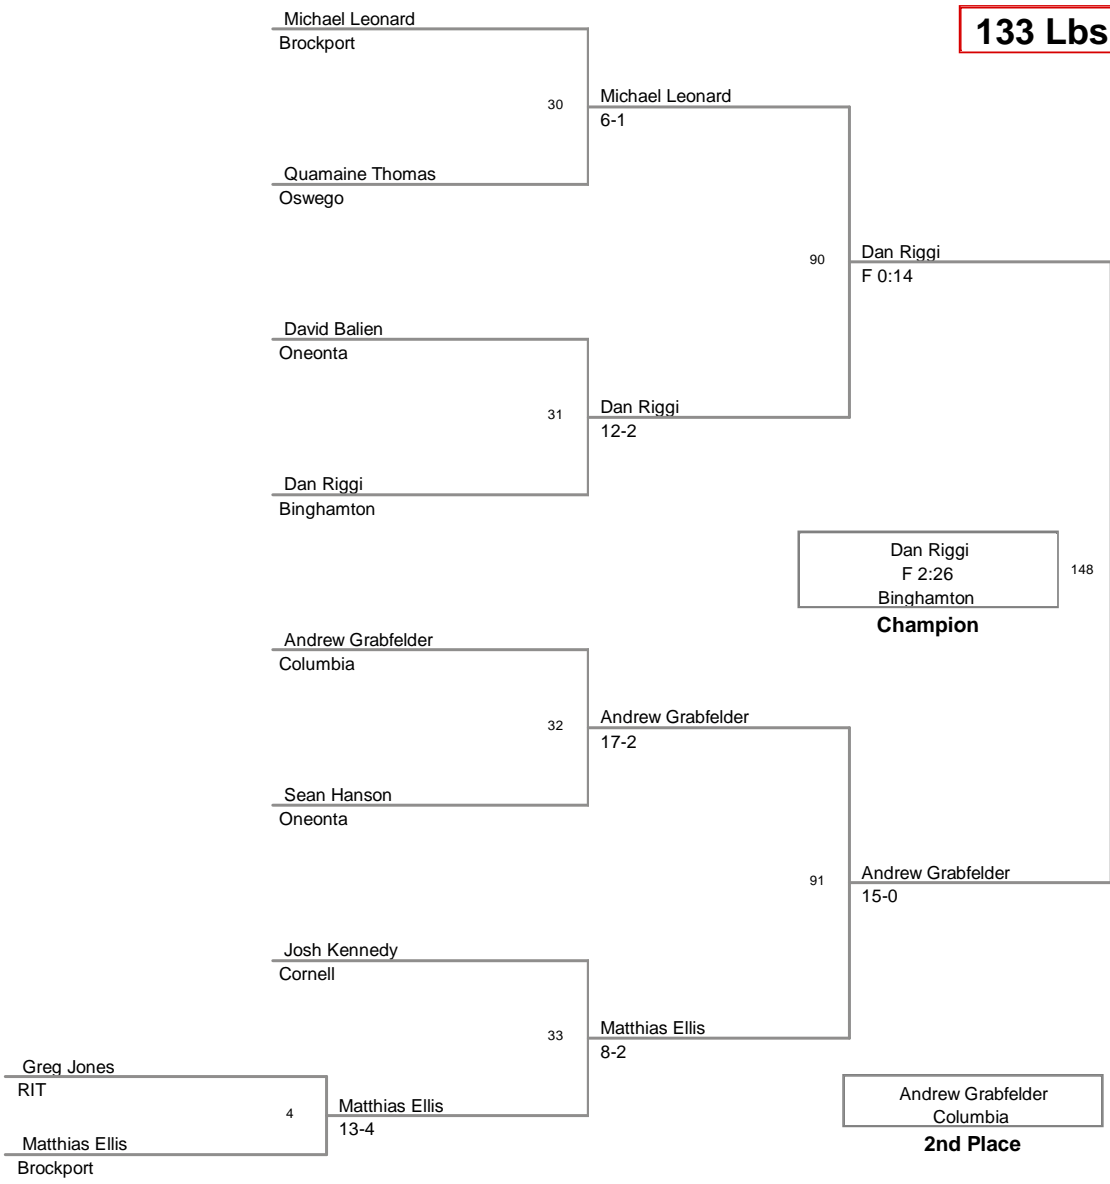

2012 NYS B Tournament
2012 NYS B Tour Division

125 Lbs

2012 NYS B Tournament
2012 NYS B Tour Division

133 Lbs

2012 NYS B Tournament
2012 NYS B Tour Division

141 Lbs

2012 NYS B Tournament
2012 NYS B Tour Division