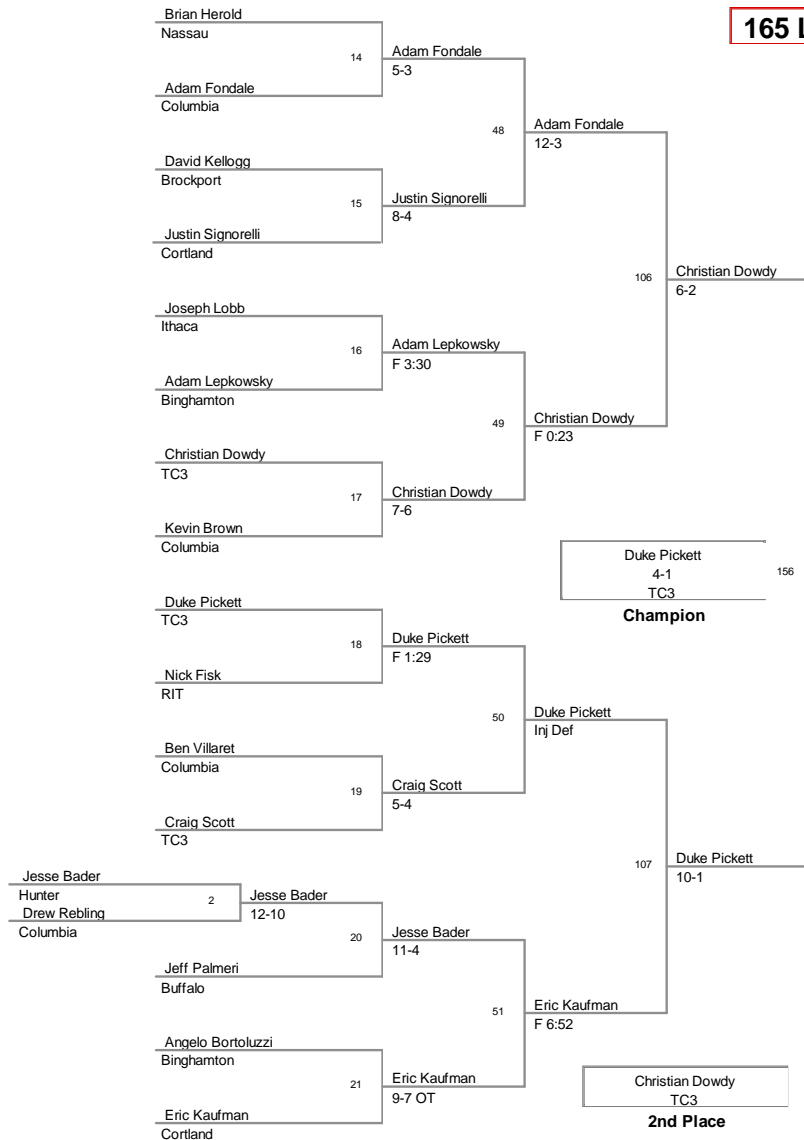

149 Lbs

2012 NYS B Tournament
2012 NYS B Tour Division

157 Lbs

2012 NYS B Tournament
2012 NYS B Tour Division

165 Lbs

2012 NYS B Tournament
 2012 NYS B Tour Division

174 Lbs

2012 NYS B Tournament
2012 NYS B Tour Division