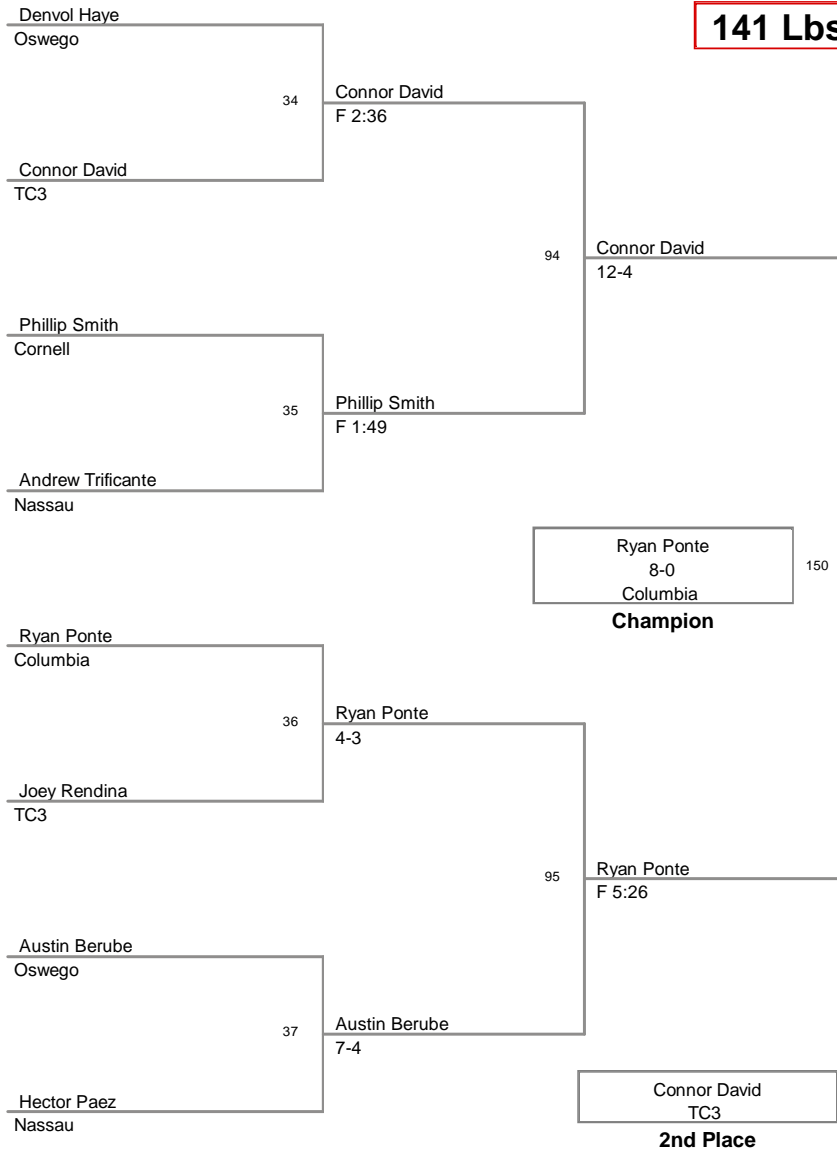

2012 NYS B Tournament
2012 NYS B Tour Division

125 Lbs

2012 NYS B Tournament
2012 NYS B Tour Division

133 Lbs

2012 NYS B Tournament
2012 NYS B Tour Division

141 Lbs

2012 NYS B Tournament
2012 NYS B Tour Division