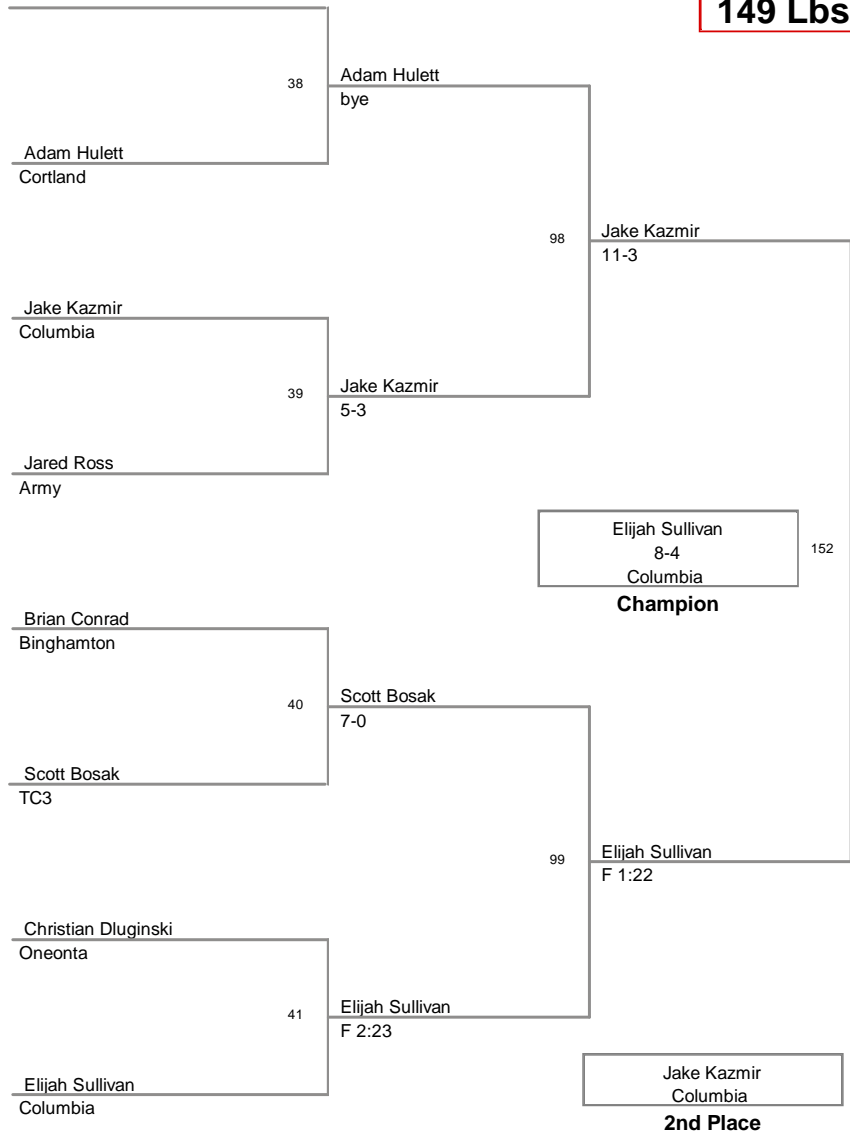

2012 NYS B Tournament
2012 NYS B Tour Division

149 Lbs