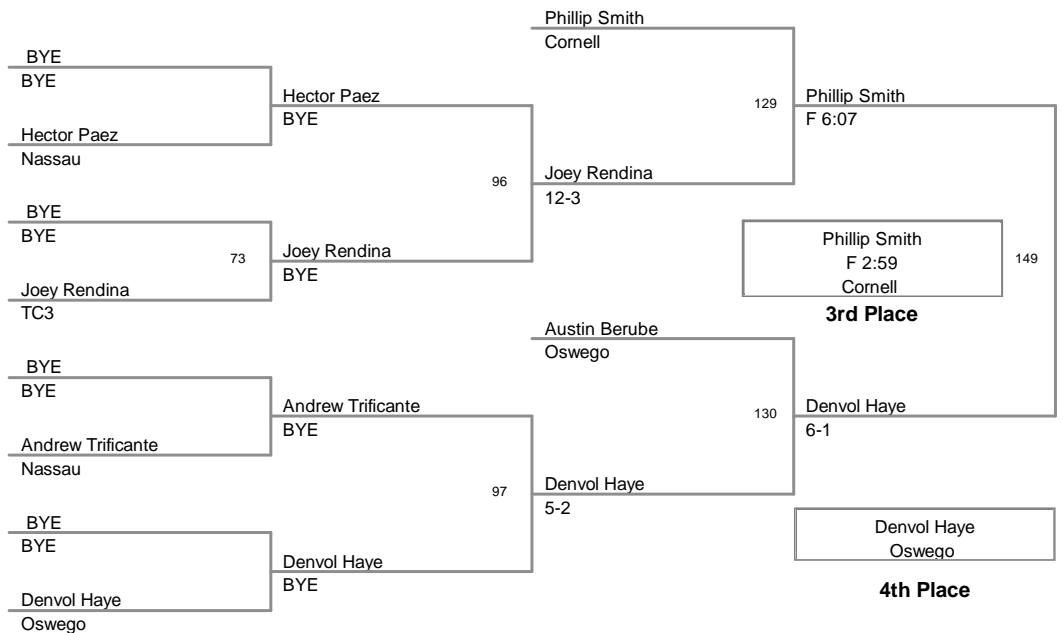

2012 NYS B Tournament
2012 NYS B Tour Division

125 Lbs

2012 NYS B Tournament
2012 NYS B Tour Division

133 Lbs

2012 NYS B Tournament
2012 NYS B Tour Division

141 Lbs

2012 NYS B Tournament
2012 NYS B Tour Division